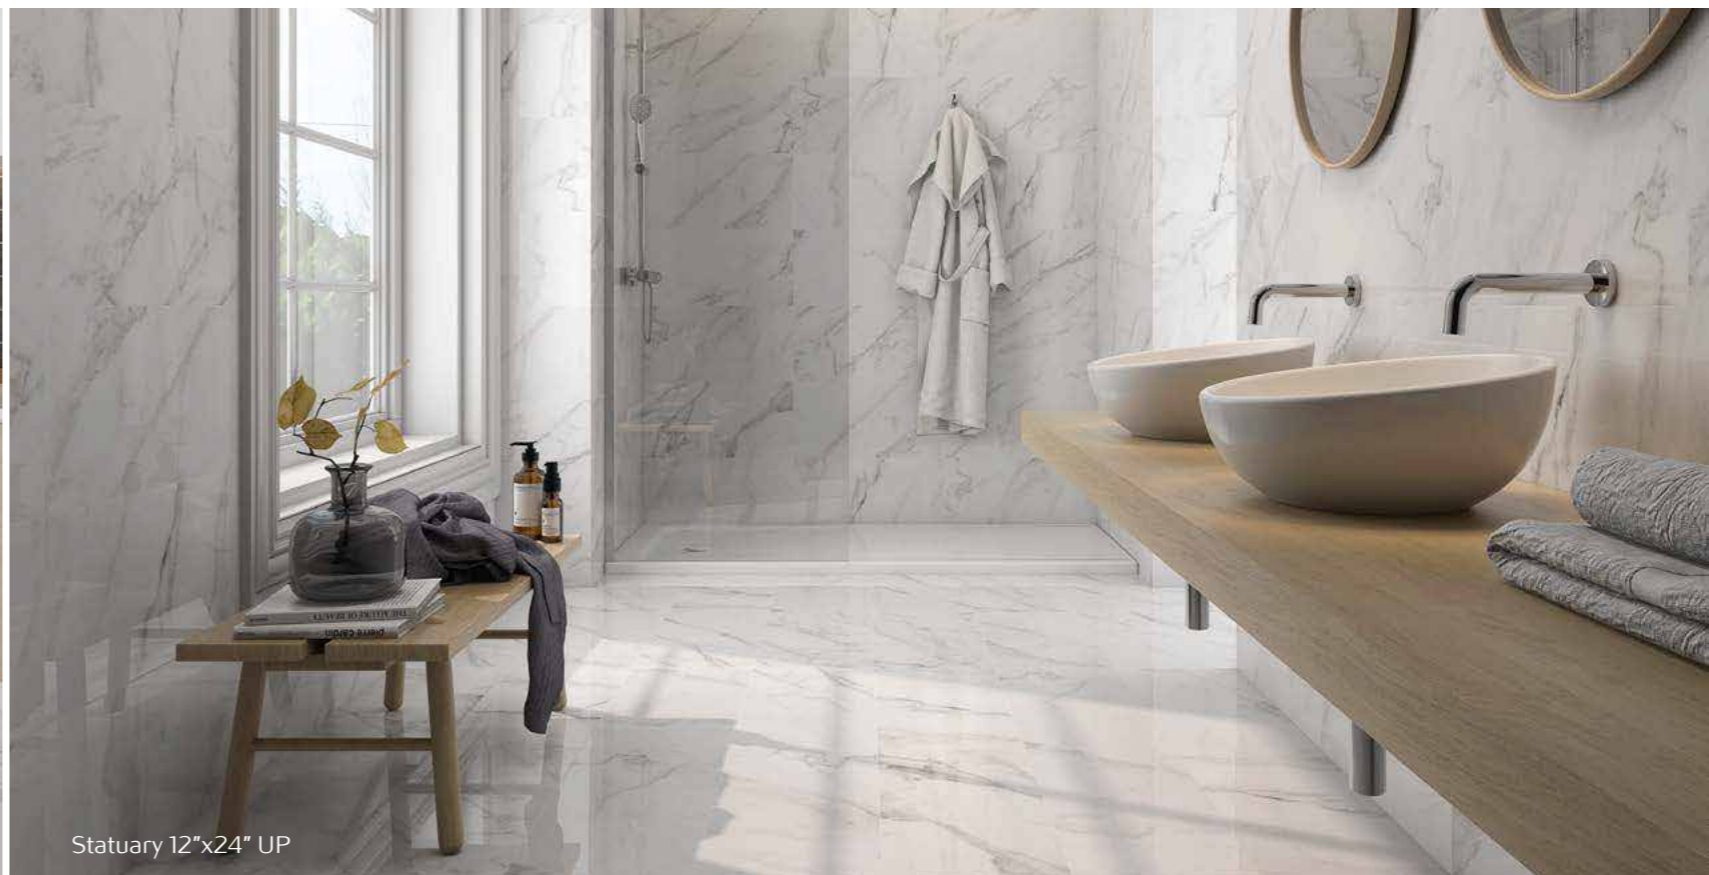

Statuary Unpolished

Glazed & Polished Porcelain

◇ ▣ 24"x48" R - 24"x24" R - 12"x24" R

Statuary PO

Statuary Polished 12"x24" R PO

Statuary 12"x24" UP

Statuary

Glazed & Polished Porcelain